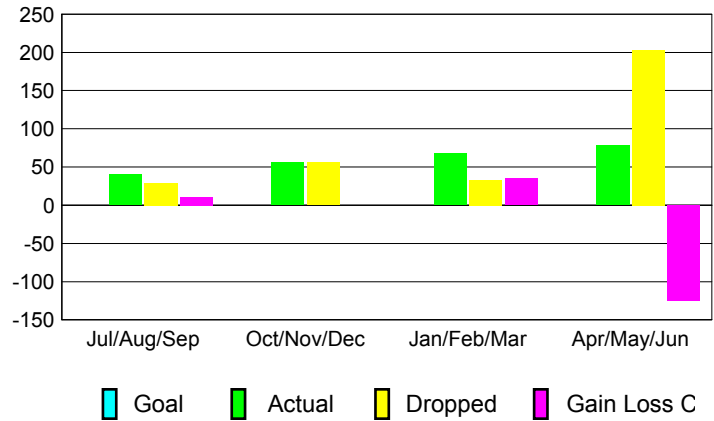

GMT: **Kenneth Schwols**

Location: **ARIZONA**

GMT CA: **1**

CLUBS

Month	New Club Goal	Actual New Clubs	Actual Dropped Clubs	Gain/Loss of Clubs
2012-2013				
Jul/Aug/Sep		0	1	-1
Oct/Nov/Dec		0	0	0
Jan/Feb/Mar		0	0	0
Apr/May/June		1	0	1
Totals		1	1	0

Club Results 2012-2013

Goal, New, Dropped, Gain/Loss

YTD Status Quo Clubs 2012-2013

Status Quo Clubs Compared to Status Quo Members

Club Gain/Loss 2012-2013

MEMBERSHIP

Month	Net Memb Goal	Actual New Memb	Actual Dropped Memb	Gain/Loss of Memb
2012-2013				
Jul/Aug/Sep		40	29	11
Oct/Nov/Dec		56	56	0
Jan/Feb/Mar		68	33	35
Apr/May/June		78	203	-125
Totals		242	321	-79

Membership Results 2012-2013

Goal, New, Dropped, Gain/Loss

Gender Comparison 2012-2013

Membership Gain/Loss 2012-2013