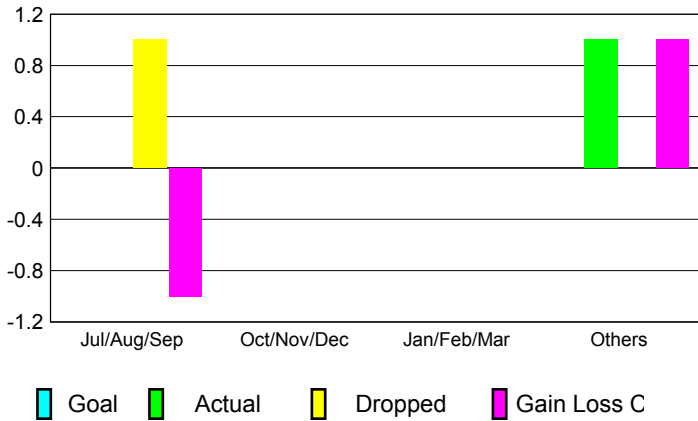

GMT: **Kenneth Schwols**

Location: **ARIZONA**

GMT CA: **1**

CLUBS

Month	New Club Goal	Actual New Clubs	Actual Dropped Clubs	Gain/Loss of Clubs
2012-2013				
Jul/Aug/Sep		0	1	-1
Oct/Nov/Dec		0	0	0
Jan/Feb/Mar		0	0	0
Apr/May/June		1	0	1
Totals		1	1	0

Club Results 2012-2013

Goal, New, Dropped, Gain/Loss

YTD Status Quo Clubs 2012-2013

Status Quo Clubs Compared to Status Quo Members

Club Gain/Loss 2012-2013

MEMBERSHIP

Month	Net Memb Goal	Actual New Memb	Actual Dropped Memb	Gain/Loss of Memb
2012-2013				
Jul/Aug/Sep		40	29	11
Oct/Nov/Dec		56	56	0
Jan/Feb/Mar		68	33	35
Apr/May/June		78	203	-125
Totals		242	321	-79