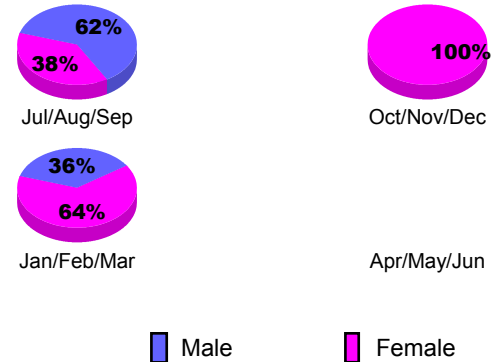

GMT: **Kenneth Schwols**

Location: **ARIZONA**

GMT CA: **1**

CLUBS

Month	New Club Goal	Actual New Clubs	Actual Dropped Clubs	Gain/Loss of Clubs
2012-2013				
Jul/Aug/Sep		0	1	-1
Oct/Nov/Dec		0	0	0
Jan/Feb/Mar		0	0	0
Apr/May/June		1	0	1
Totals		1	1	0

Club Results 2012-2013

Goal, New, Dropped, Gain/Loss

YTD Status Quo Clubs 2012-2013

Status Quo Clubs Compared to Status Quo Members

Club Gain/Loss 2012-2013

MEMBERSHIP

Month	Net Memb Goal	Actual New Memb	Actual Dropped Memb	Gain/Loss of Memb
2012-2013				
Jul/Aug/Sep		40	29	11
Oct/Nov/Dec		56	56	0
Jan/Feb/Mar		68	33	35
Apr/May/June		78	203	-125
Totals		242	321	-79

Membership Results 2012-2013

Goal, New, Dropped, Gain/Loss

Gender Comparison 2012-2013

Membership Gain/Loss 2012-2013